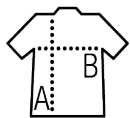

Quality

Style

Straight cut
Short sleeves
Stiffened collar
7 tone-on-tone button placket
Left chest pocket

Available sizes

Sizes	S	M	L	XL	XXL	3XL	4XL
A/B	77/56	78/60	79/64	80/68	81/72	82/76	83/80

Available colours

White

Mid blue

Black

Packaging

Carton size : 57 x 37 x 30 cm

Weight per carton : 0.00 kg

Related products

SOL'S ESCAPE
16070